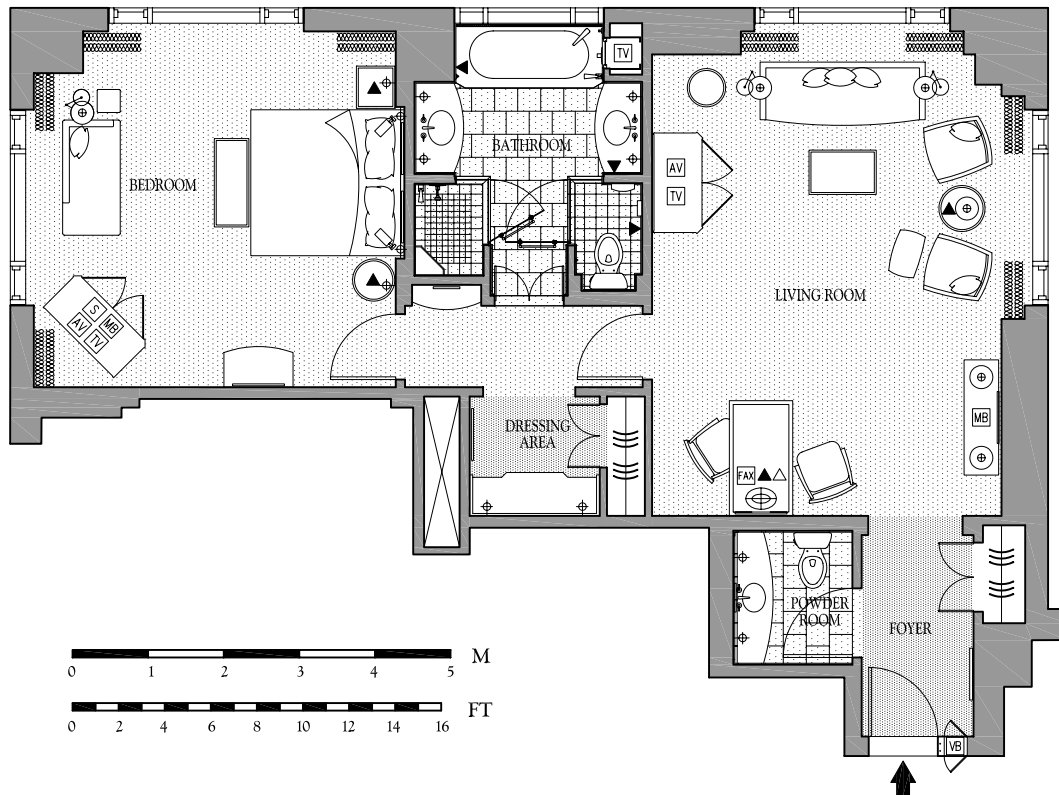

THE PENINSULA

CHICAGO

GRAND DELUXE SUITE

(81 sq. m./874 sq. ft.)

FOYER

- Marble shelf with artwork
- Guest powder room
- Coat closet
-  Valet box for delivery of newspaper, messages, and shoeshine service

LIVING ROOM

- Spacious sitting area with sofa, armchairs, ottoman and coffee table
- Executive writing desk and chairs
-  Fax machine with personal fax number
-  Custom two-line telephones with voice mail, world time clock, multi-account billing and speed dial functions
-  High-speed broadband connection
-  Armoire with flat screen television
-  DVD, video cassette player, cassette player, radio tuner and audio compact disc player
- Embedded wall stereo speakers
-  Mini-bar console

BEDROOM

- Large windows with corner view overlooking Lake Michigan and Water Tower
- King-size bed
- Custom electronic bedside control panel with thermostat control
- Chaise lounge with reading light
- Dresser with drawers
-  Bedside reading lights

DRESSING AREA

- Dresser with drawers
- Luggage bench and closet for convenient packing
- Full-length dressing mirror

BATHROOM

- Marble bathroom with separate shower and toilet cubicles
- Soaking tub under picture window
- Two separate vanity counters with sink
- Bathroom stool
- Weighing scale
- Illuminated cosmetic mirror
-  Television and radio
-  Custom two-line telephones with speaker phone